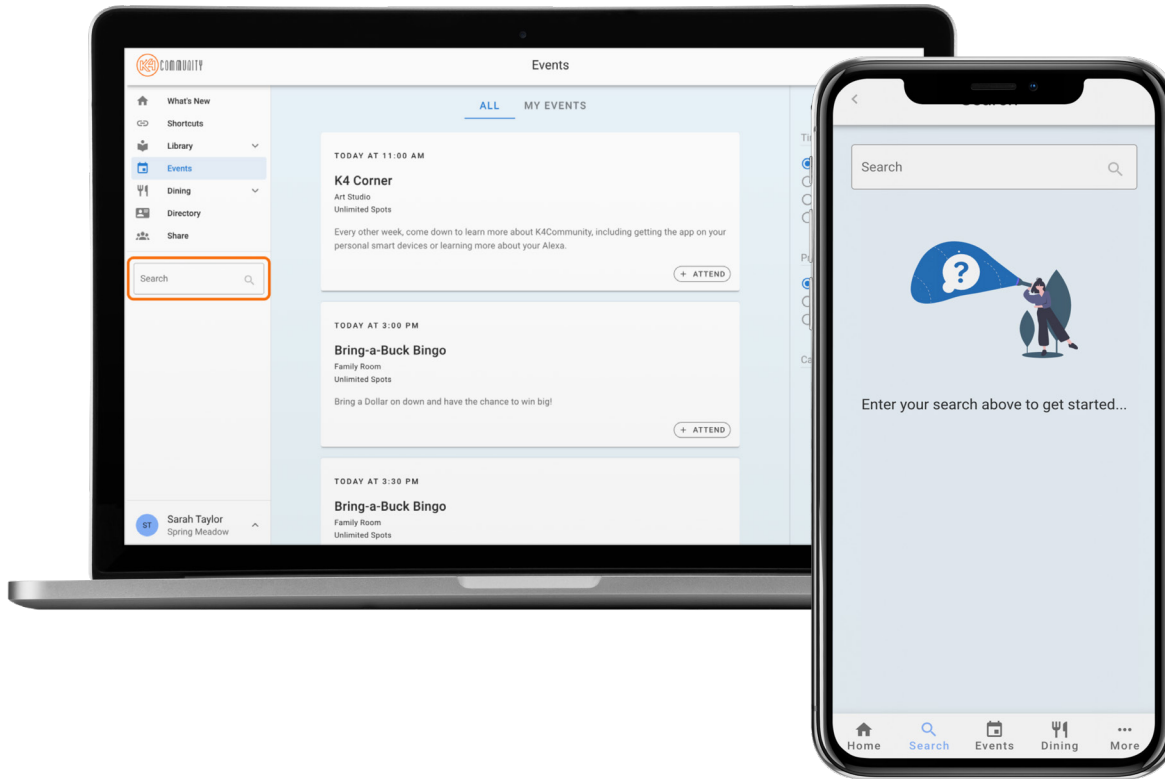

K4Community Plus New Feature

AI-Assisted Search

Wow, this is cool! How does this work?

The search bar is designed to function like familiar search engines but with added capabilities. Leveraging AI assistance, our search feature goes beyond simple keyword matching to provide you with the most relevant results, even when the exact term is not specified. For instance, a search for “wellness” could yield a variety of outcomes such as upcoming yoga events, fitness articles, and more tailored to your interests. Explore the possibilities and try it out today!